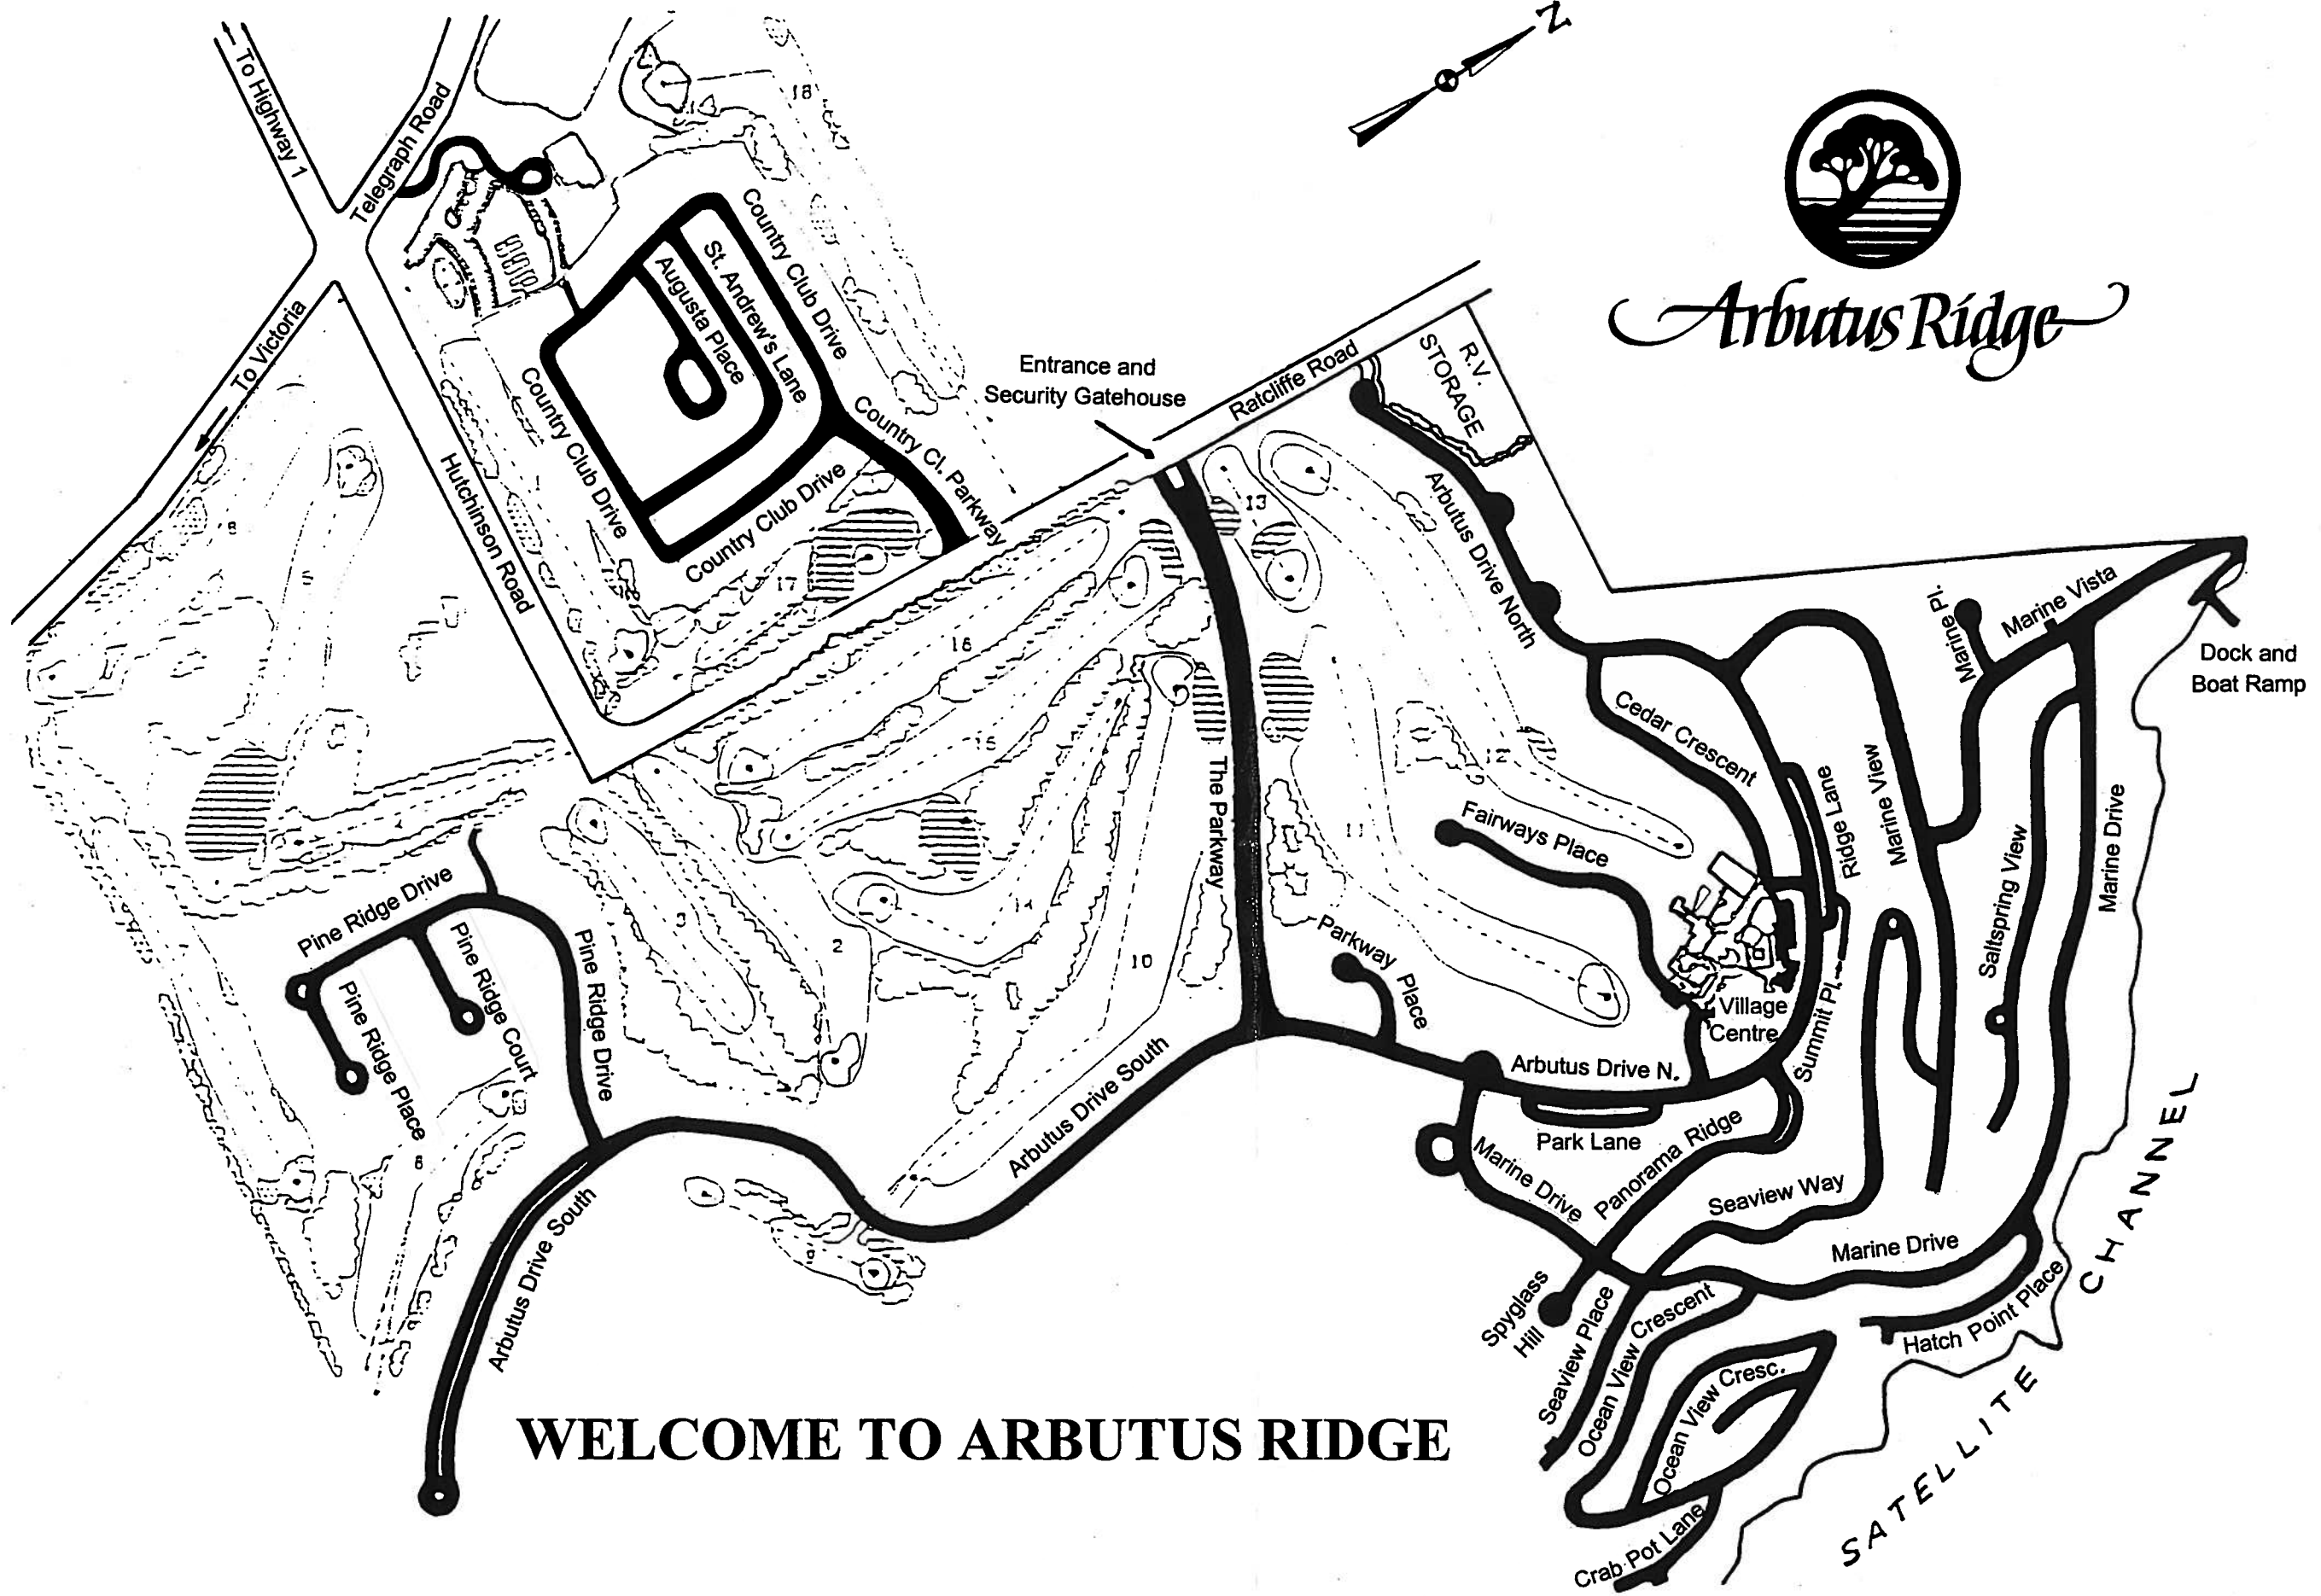

Arbutus Ridge

WELCOME TO ARBUTUS RIDGE

We hope you enjoy your visit to our beautiful adult seaside community. If you are using the common property facilities, we would appreciate your host accompanying you, or your host can provide you with guest tags to identify you as visitors. There are some additional restrictions for children under 16 - please check with your host or a Security staff member if you are unsure. In the event that you are on your own (such as taking an after-dinner stroll), you might be asked by a Security Officer to identify yourself. We hope you will not take offence if this occurs - Arbutus Ridge residents place a high priority on safety and security.